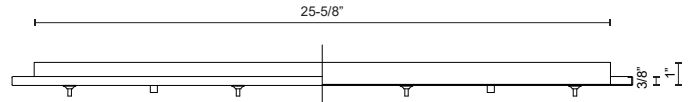

CNP04AC

PENDANTS

PROJECT

DESCRIPTION

Canopy system that allows you to combine selected line voltage pendants together on one canopy. Available in six finishes.

SPECIFICATION DETAILS

Fixture Dimensions	L27-1/2" x W5-1/8" x H1"
Location	Dry
Paint Finish	BG01; BK01; BN01; CH01; WH01;

* For custom options, consult factory for details.

* For warranty information, please visit www.kuzcolighting.com/warranty

KUZCO

CANADA: 19054 28TH AVENUE - SURREY, BC V3Z 6M3
USA: 3035 E. LONE MOUNTAIN ROAD - LAS VEGAS, NV 89081

WWW.KUZCOLIGHTING.COM

© 2017 KUZCO LIGHTING. ALL RIGHTS RESERVED.

COMMENT