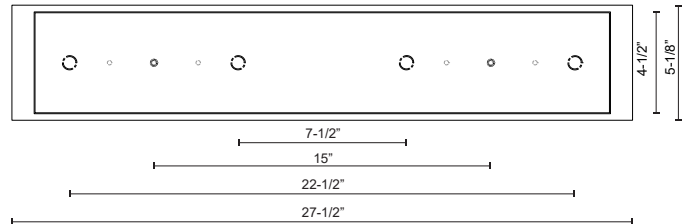

CNP04AC

PENDANTS

PROJECT

DESCRIPTION

Canopy system that allows you to combine selected line voltage pendants together on one canopy. Available in six finishes.

SPECIFICATION DETAILS

Fixture Dimensions	L27-1/2" x W5-1/8" x H1"
Location	Dry
Paint Finish	BG01; BK01; BN01; CH01; WH01;

* For custom options, consult factory for details.

* For warranty information, please visit www.kuzcolighting.com/warranty

KUZCO

CANADA: 19054 28TH AVENUE - SURREY, BC V3Z 6M3
USA: 3035 E. LONE MOUNTAIN ROAD - LAS VEGAS, NV 89081

WWW.KUZCOLIGHTING.COM

© 2017 KUZCO LIGHTING. ALL RIGHTS RESERVED.

COMMENT